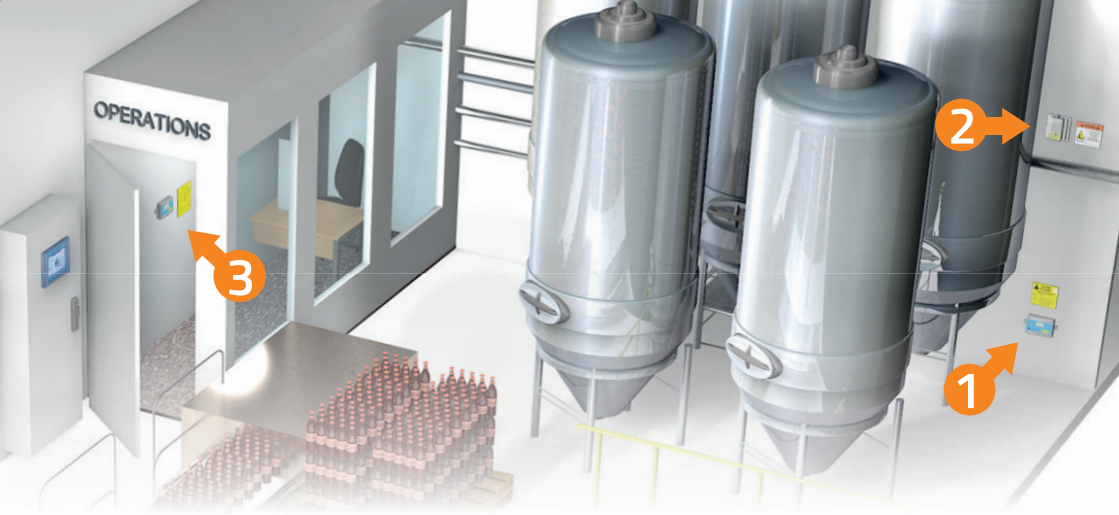

LogiCO2

CO2 Safety Solutions for **Wineries**

Can you afford to ignore CO2 Safety?
The LogiCO2 Safety Systems protects staff and
customers every day, worldwide.

The Solution for your **CO2 Safety**

For every hectare of grapevines that is processed into wine, the fermentation produces approximately **300 000 liters of CO2**. An enormous amount of CO2.

The fermentation process within the winery industry produces CO2 which can have harmful effects on the personnel. Unfortunate accidents continually happen in wineries every year.

This can easily be avoided. **The LogiCO2 Safety System** is the perfect safety solution to protect staff, comply with the European Safety Directives and every European countries STEL (Short Term Exposure Limit) for CO2.

Optionally, the CO2 Safety System comes with the possibility to connect it to your ventilation system, via a **Remote Connection Box**.

One LogiCO2 sensor is normally enough to detect CO2 leaks in a room **up to 100 m²** and the system is easily expandable with more sensors and other functions over time. Optionally, the system can also be connected to your smartphone or computer/bus-system.

Be safe when cleaning the fermentation tanks with LogiCO2 Scout

The inexpensive, pocket sized, portable CO2 detector can be rolled into the danger zone and measure CO2 remotely. Connect the LogiCO2 Scout to your smartphone, via Bluetooth, and quickly be aware of dangerous CO2 levels before entering an unsecure area, such as cellars and confined fermentation spaces.