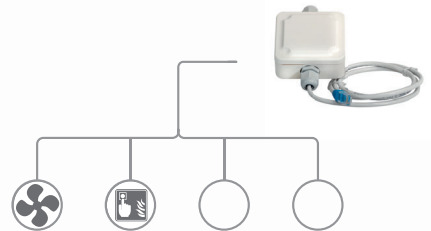

LogiCO2

CO2 Safety Solutions for **Wineries**

Can you afford to ignore CO2 Safety?
The LogiCO2 Safety Systems protects staff and
customers every day, worldwide.

The Solution for your **CO2 Safety**

For every hectare of grapevines that is processed into wine, the fermentation produces approximately **300 000 liters of CO2**. An enormous amount of CO2.

The fermentation process within the winery industry produces CO2 which can have harmful effects on the personnel. Unfortunate accidents continually happen in wineries every year.

This can easily be avoided. **The LogiCO2 Safety System** is the perfect safety solution to protect staff, comply with the European Safety Directives and every European countries STEL (Short Term Exposure Limit) for CO2.

This is what you need to be safe!

- 1**  One **LogiCO2 CO2 sensor** (in the "danger-zone")

- 2**  One **Horn/strobe** (alarm-light) to alert personell

- 3**  One **LogiCO2 Central Unit** (in the "safe-room")

Optionally, the CO2 Safety System comes with the possibility to connect it to your ventilation system, via a **Remote Connection Box**.

One LogiCO2 sensor is normally enough to detect CO2 leaks in a room **up to 100 m²** and the system is easily expandable with more sensors and other functions over time. Optionally, the system can also be connected to your smartphone or computer/bus-system.