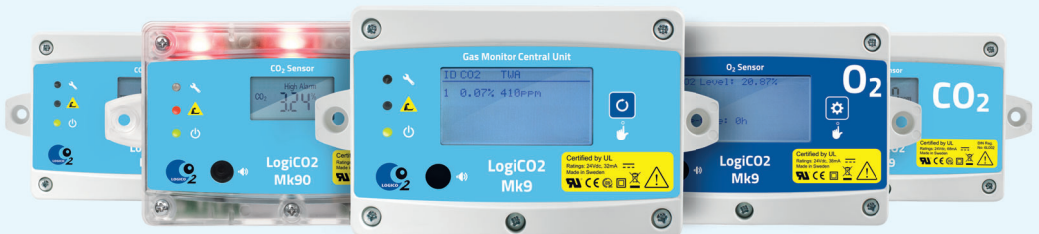

The fermentation process within the winery industry produces CO2 which can have harmful effects on the personnel. Unfortunate accidents continually happen in wineries every year.

This can easily be avoided. **The LogiCO2 Safety System** is the perfect safety solution to protect staff, comply with the European Safety Directives and every European countries STEL (Short Term Exposure Limit) for CO2.

This is what you need to be safe!

- 1**  One **LogiCO2 CO2 sensor** (in the "danger-zone")

- 2**  One **Horn/strobe** (alarm-light) to alert personell

- 3**  One **LogiCO2 Central Unit** (in the "safe-room")

Optionally, the CO2 Safety System comes with the possibility to connect it to your ventilation system, via a **Remote Connection Box**.

One LogiCO2 sensor is normally enough to detect CO2 leaks in a room **up to 100 m²** and the system is easily expandable with more sensors and other functions over time. Optionally, the system can also be connected to your smartphone or computer/bus-system.

Be safe when cleaning the fermentation tanks with LogiCO2 Scout

The inexpensive, pocket sized, portable CO2 detector can be rolled into the danger zone and measure CO2 remotely. Connect the LogiCO2 Scout to your smartphone, via Bluetooth, and quickly be aware of dangerous CO2 levels before entering an unsecure area, such as cellars and confined fermentation spaces.